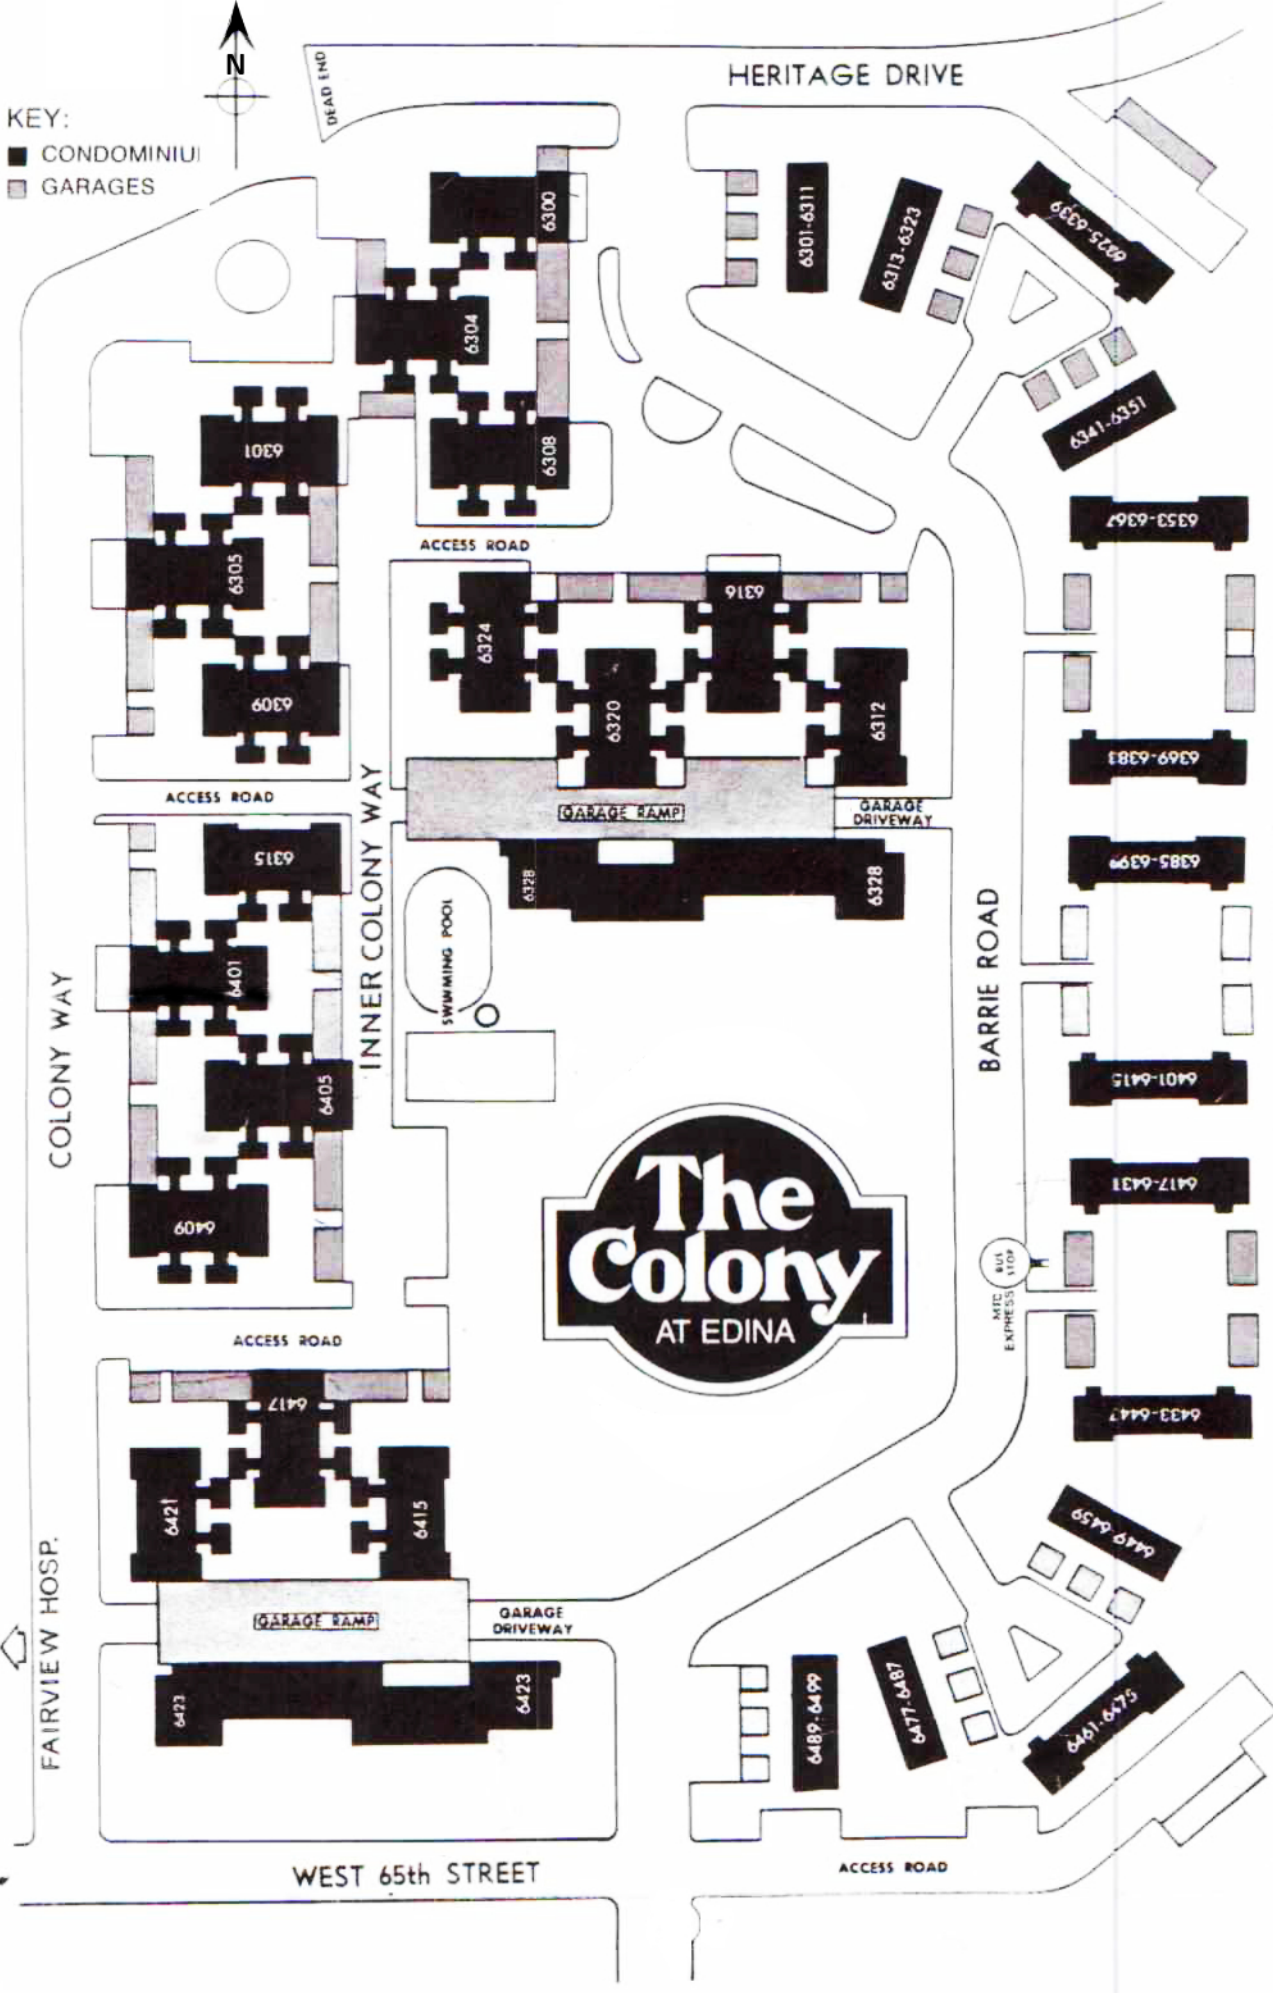

KEY:
 ■ CONDOMINIUMS
 □ GARAGES

HERITAGE DRIVE

DEAD END

The Colony
 AT EDINA

COLONY WAY

FAIRVIEW HOSP.

WEST 65th STREET

BARRIE ROAD

ACCESS ROAD

ACCESS ROAD

ACCESS ROAD

ACCESS ROAD

ACCESS ROAD

SWIMMING POOL

GARAGE RAMP

GARAGE DRIVEWAY

BUS STOP

6300
 6304
 6308
 1009
 6305
 6009

6315
 6401
 6405
 6409

6417
 6421
 6415
 6423
 6423

6324
 6370
 6312
 6328
 6328

6301-6311
 6313-6323
 6325-6339
 6341-6351

6353-6367

6369-6383

6385-6399

6401-6415

6417-6431

6433-6447

6449-6459

6489-6499

6477-6487

6461-6475